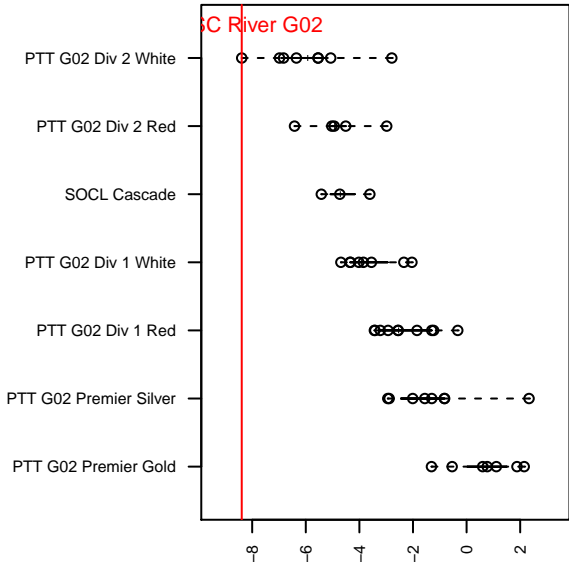

**attack and defense rating
relative to others at age
and all opponents in last 13 months**